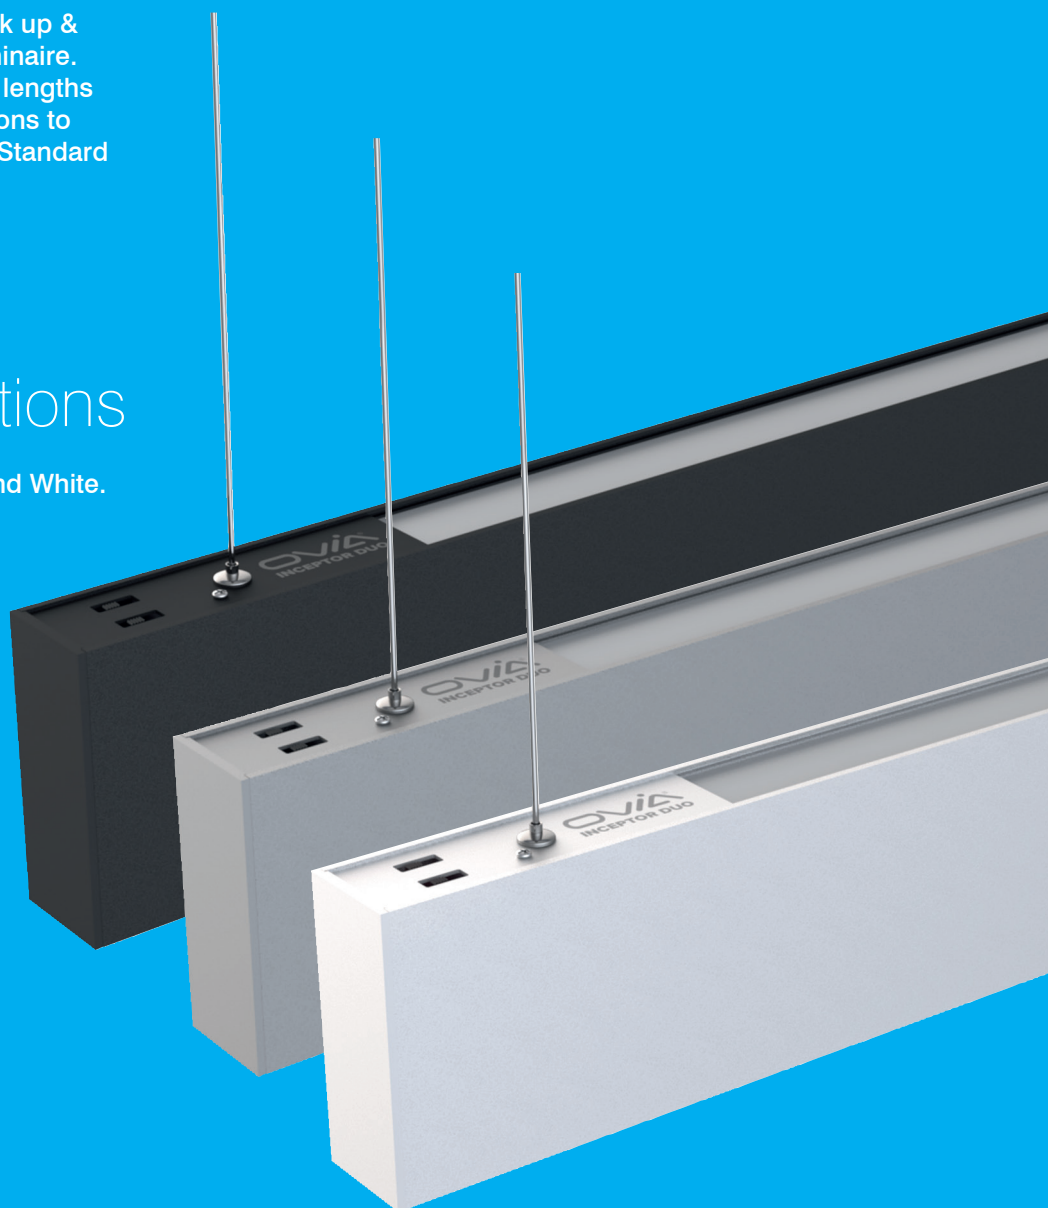

INCEPTOR DUO

UP & DOWN LINEAR LUMINAIRE

The Inceptor Duo is a sleek up & down dimmable linear luminaire. The fitting is available in 2 lengths and 3 different colour options to suit all décor. Available in Standard & Emergency.

3 Finish Options

Available in Black, Grey and White.

Features & Benefits

Dimmable Available

Emergency Version Available

50,000 Hours Lifetime

INCEPTOR DUO

UP & DOWN LINEAR LUMINAIRE

IP20

5 YR
WARRANTY

50,000
HRS

Lithium Battery

Our Emergency versions come supplied with Lithium batteries.

2 Wattages, 2 Sizes

Slim design, available
in 2 lengths

Dual CTA Switch

2 CTA switches provided to allow the end user to individually change the top LED and bottom LED light source.

All models can change between, 3000K, 4000K, 6000K and OFF.