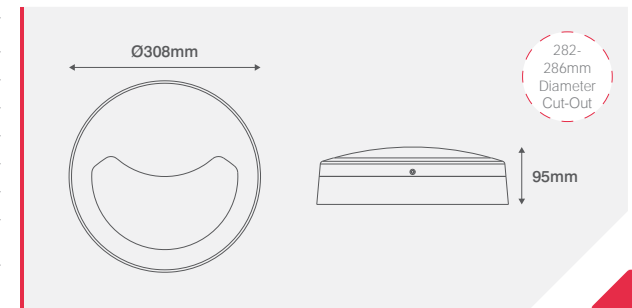

PRODUCT APPROVALS

Complete with prewired Flow™ Connector