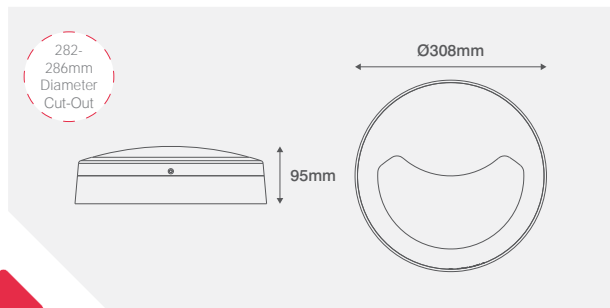

Complete with prewired Flow™ Connector

PRODUCT APPROVALS