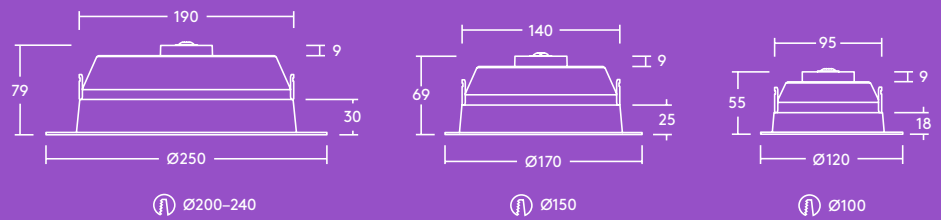

Ø 120–250 mm

CCT switch  
(3000 K, 3500 K  
and 4000 K)

700–2000  
lumens, up  
to 100 lm/W

100, 150 and  
200–240 mm  
cut-outs

IP44: splash  
resistant

Dimmable

Save up to  
80% energy  
compared  
to compact  
fluorescent  
downlights

### Ideal for ...

Corridors

Reception  
areas

Offices and  
meeting rooms

Schools and  
universities

## Performance Guide

Ceiling height (m)	Luminaire Spacings (m)	Lux level average ( $E_m$ )	Uniformity ( $U_o$ )	UGR
2000 lumens – Corridor				
2.4	3.6 (5 tiles)	151lux	0.67	<24.6
	3.0 (4 tiles)	177lux	0.58	<24.6
	2.4 (3 tiles)	225lux	0.70	<24.6
2.7	3.6 (5 tiles)	138lux	0.68	<24.5
	3.0 (4 tiles)	162lux	0.60	<24.5
	2.4 (3 tiles)	206lux	0.69	<24.5
3.0	3.6 (5 tiles)	127lux	0.69	<24.5
	3.0 (4 tiles)	149lux	0.61	<24.5
	2.4 (3 tiles)	189lux	0.69	<24.5